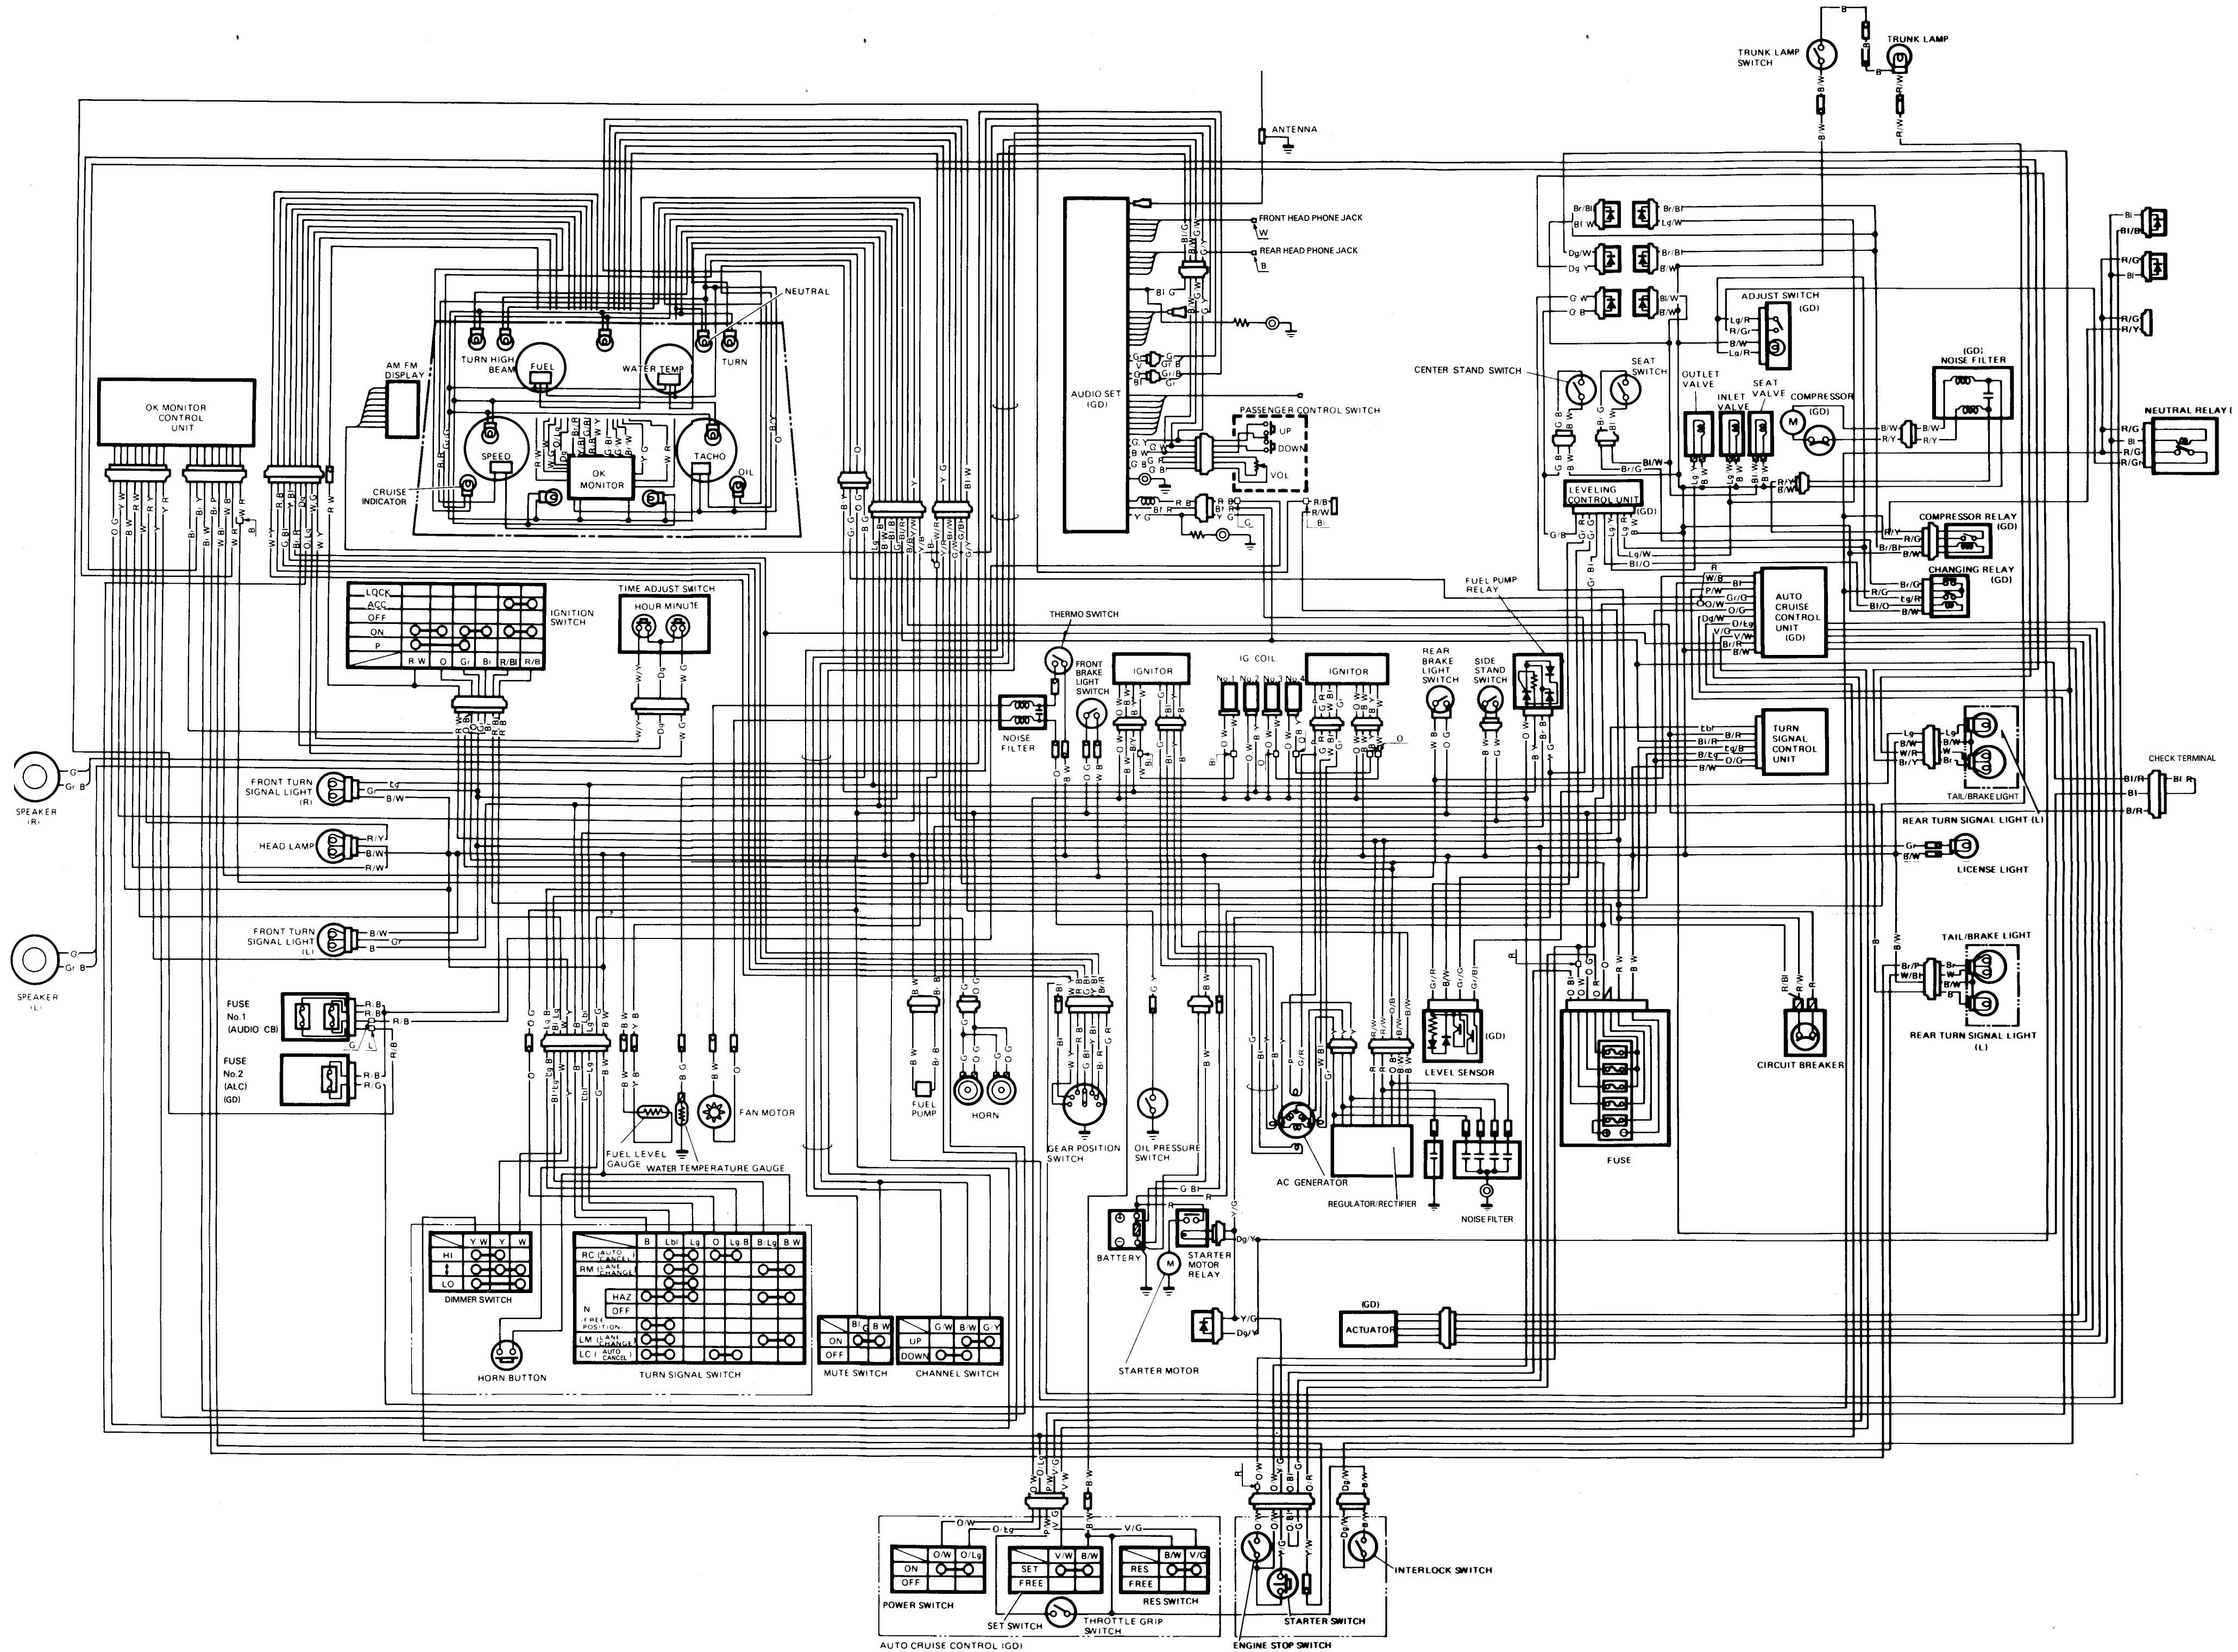

# WIRING DIAGRAM

## WIRE COLOR

**W** ..... White  
**B** ..... Black  
**R** ..... Red  
**Bl** ..... Blue  
**Y** ..... Yellow  
**Br** ..... Brown  
**G** ..... Green  
**Gr** ..... Gray  
**O** ..... Orange  
**Lg** ..... Light blue  
**Dg** ..... Dark green  
**V** ..... Violet  
**P** ..... Pink

**Lbl** ..... Light blue  
**W/B** ..... White with Black tracer  
**W/R** ..... White with Red tracer  
**W/Y** ..... White with Yellow tracer  
**W/G** ..... White with Green tracer  
**W/Bl** ..... White with Black tracer  
**B/W** ..... Black with White tracer  
**B/R** ..... Black with Red tracer  
**B/Y** ..... Black with Yellow tracer  
**B/G** ..... Black with Green tracer  
**B/Lg** ..... Black with Light green tracer  
**R/W** ..... Red with White tracer  
**R/B** ..... Red with Black tracer

**Gr/G** ..... Gray with Green tracer  
**Gr/B** ..... Gray with Black tracer  
**Gr/R** ..... Gray with Red tracer  
**Gr/Bl** ..... Gray with Blue tracer  
**O/G** ..... Orange with Green tracer  
**O/Lg** ..... Orange with Light green tracer  
**O/W** ..... Orange with White tracer  
**O/B** ..... Orange with Black tracer  
**O/Bl** ..... Orange with Blue tracer  
**O/R** ..... Orange with Red tracer  
**Lg/B** ..... Light green with Black tracer  
**Lg/W** ..... Light green with White tracer  
**Lg/R** ..... Light green with Red tracer