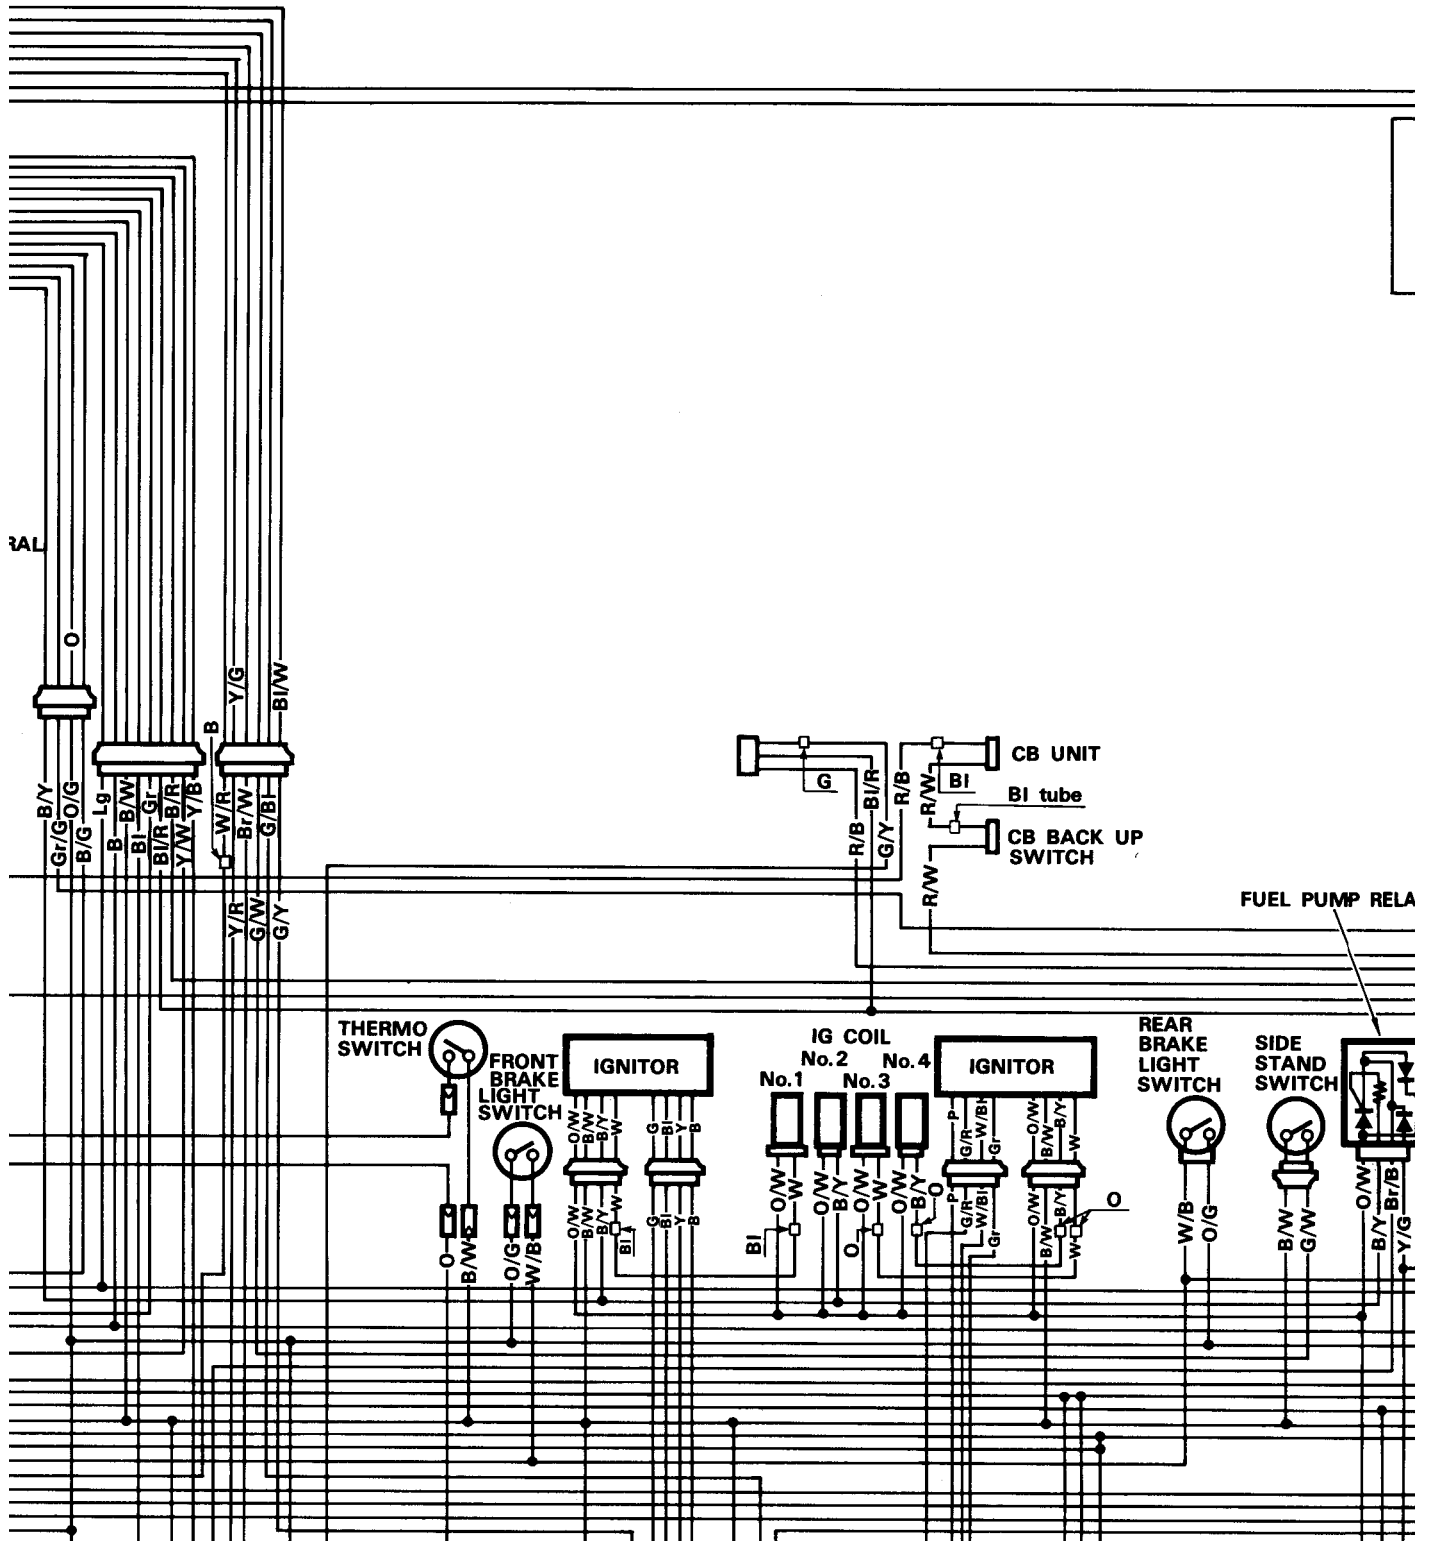

# WIRING DIAGRAM

C

D

B

D

**WIRE COLOR**

W	....	White	Lbl	....	Light blue	R/Y	....	Red with Yellow
B	....	Black	W/B	....	White with Black tracer	R/G	....	Red with Green
R	....	Red	W/R	....	White with Red tracer	R/Bl	....	Red with Blue tr
Bl	....	Blue	W/Y	....	White with Yellow tracer	Bl/R	....	Blue with Red tr
Y	....	Yellow	W/G	....	White with Green tracer	Bl/Y	....	Blue with Yellow
Br	....	Brown	W/Bl	....	White with Blue tracer	Bl/W	....	Blue with White
G	....	Green	B/W	....	Black with White tracer	Bl/G	....	Blue with Green
Gr	....	Gray	B/R	....	Black with Red tracer	Bl/Lg	....	Blue with Light g
O	....	Orange	B/Y	....	Black with Yellow tracer	Bl/O	....	Blue with Orange
Lg	....	Light green	B/G	....	Black with Green tracer	Y/W	....	Yellow with Whi
Dg	....	Dark green	B/Lg	....	Black with Light green tracer	Y/R	....	Yellow with Red
V	....	Violet	R/W	....	Red with White tracer	Y/Bl	....	Yellow with Blue
P	....	Pink	R/B	....	Red with Black tracer	Y/G	....	Yellow with Gree