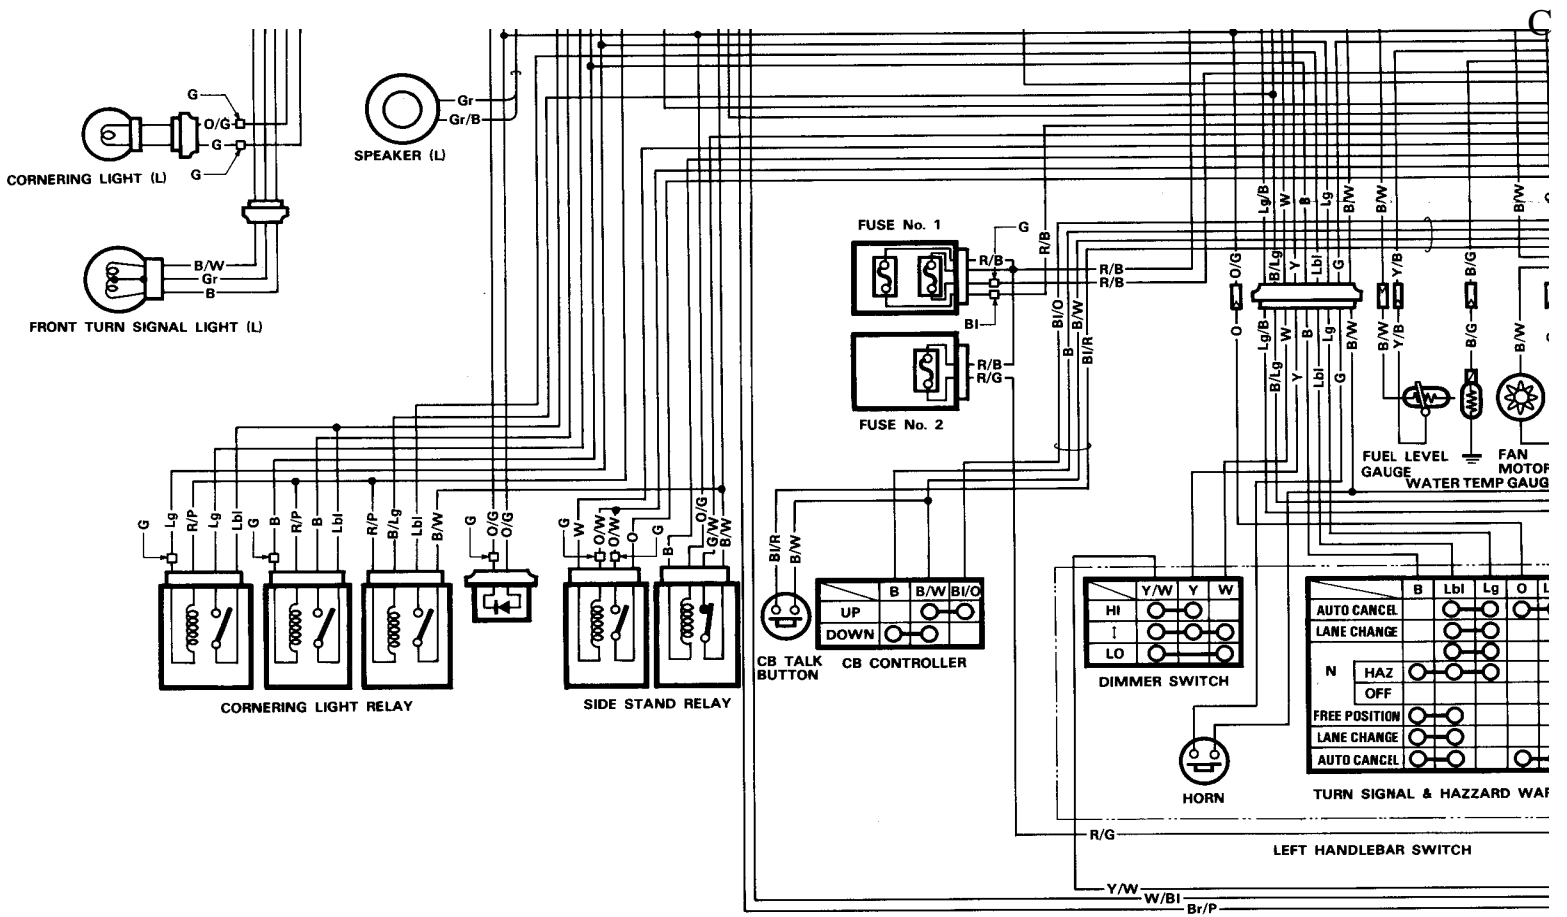

# WIRING DIAGRAM (Including options)

C

D

B

ions)

D

**WIRE COLOR**

- |          |            |           |                               |            |        |
|----------|------------|-----------|-------------------------------|------------|--------|
| W .....  | White      | Lbl.....  | Light blue                    | R/Y.....   | Red    |
| B .....  | Black      | W/B.....  | White with Black tracer       | R/G.....   | Red    |
| R .....  | Red        | W/R.....  | White with Red tracer         | R/Bl.....  | Red    |
| Bl.....  | Blue       | W/Y.....  | White with Yellow tracer      | Bl/R.....  | Blue   |
| Y .....  | Yellow     | W/G.....  | White with Green tracer       | Bl/Y.....  | Blue   |
| Br ..... | Brown      | W/Bl..... | White with Blown tracer       | Bl/W.....  | Blue   |
| G .....  | Green      | B/W.....  | Black with White tracer       | Bl/G.....  | Blue   |
| Gr ..... | Gray       | B/R.....  | Black with Red tracer         | Bl/Lg..... | Blue   |
| O .....  | Orange     | B/Y.....  | Black with Yellow tracer      | Bl/O.....  | Blue   |
| Lg ..... | Light blue | B/G.....  | Black with Green tracer       | Y/W.....   | Yellow |
| Dg.....  | Dark green | B/Lg..... | Black with Light green tracer | Y/R.....   | Yellow |
| V .....  | Violet     | R/W.....  | Red with White tracer         | Y/Bl.....  | Yellow |
| P .....  | Pink       | R/B.....  | Red with Black tracer         | Y/G.....   | Yellow |