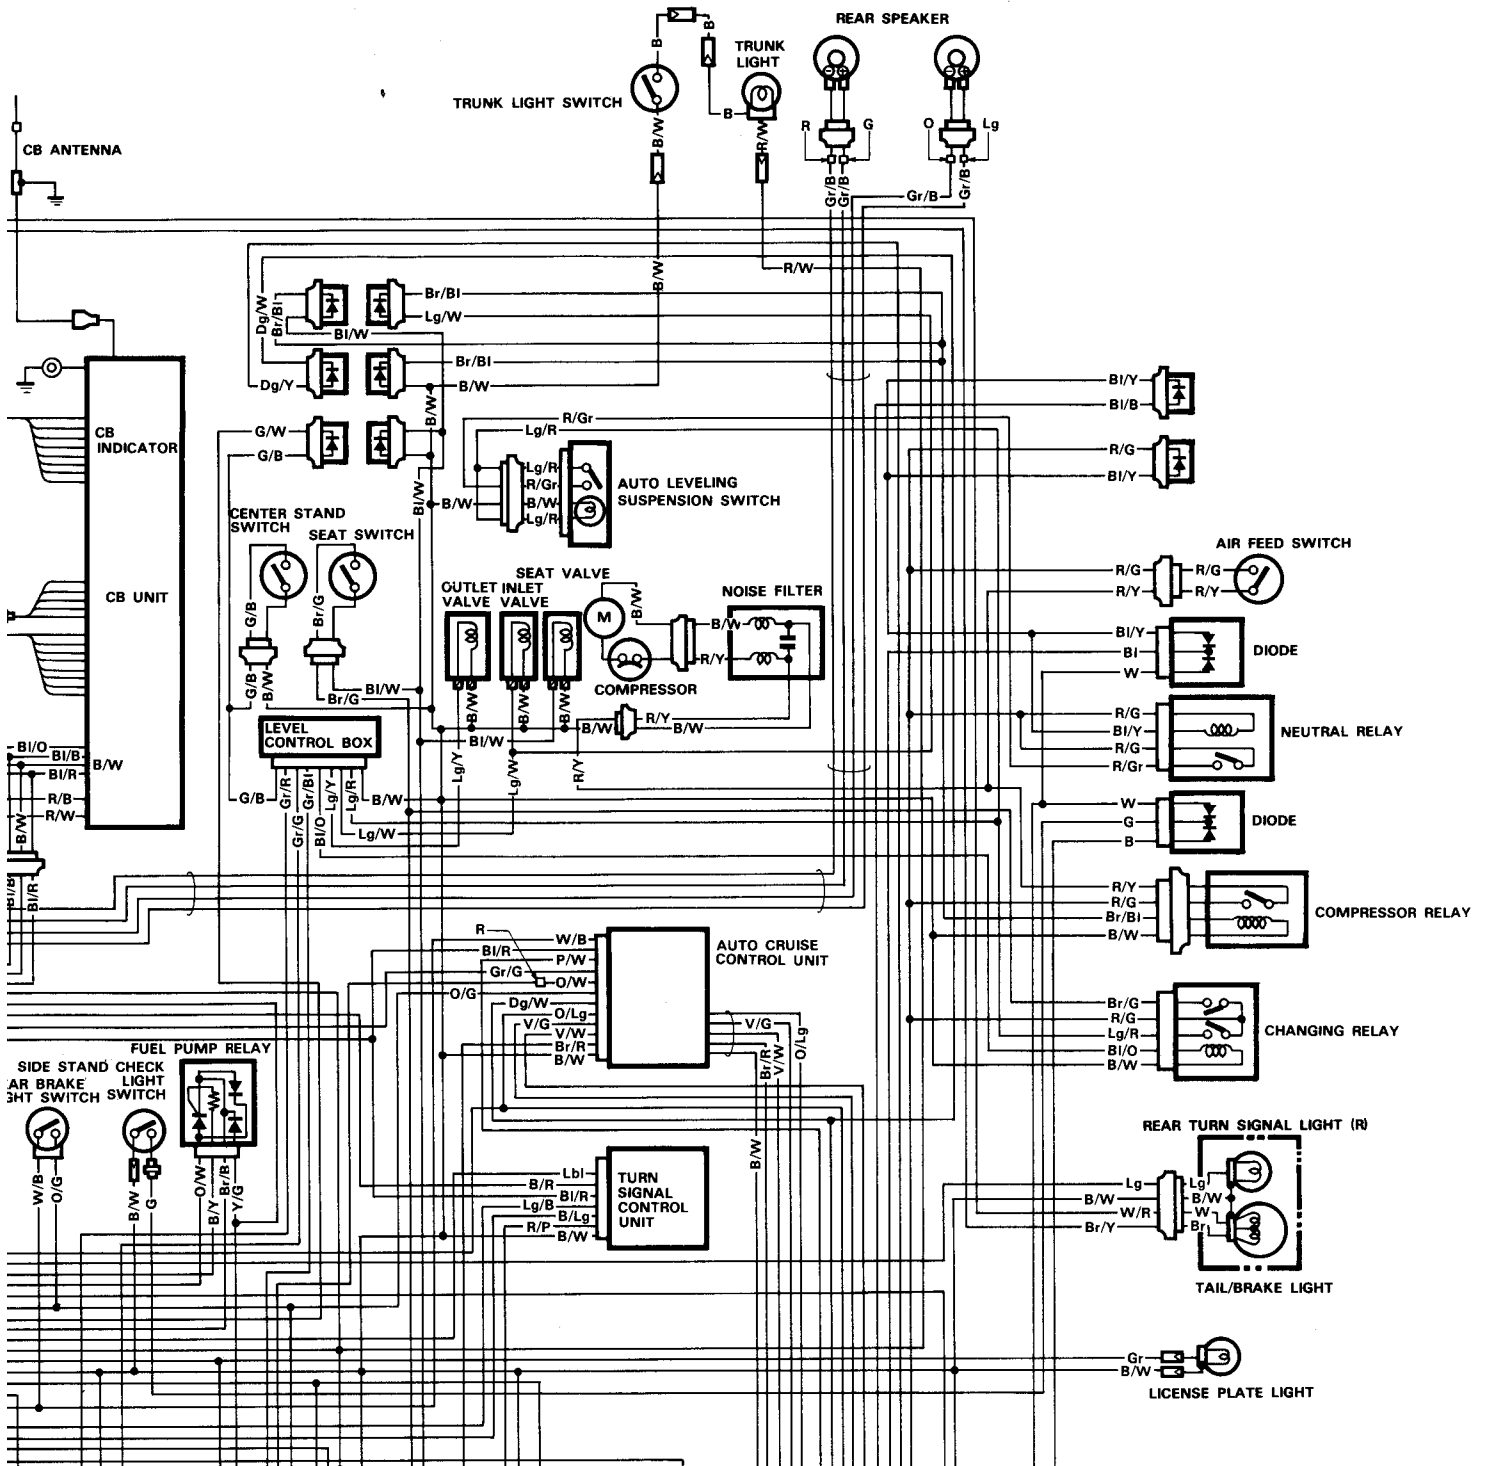

# WIRING DIAGRAM (Including options)

C

D

B

ions)

D

**WIRE COLOR**

- |          |            |           |                               |            |        |
|----------|------------|-----------|-------------------------------|------------|--------|
| W .....  | White      | Lbl.....  | Light blue                    | R/Y.....   | Red    |
| B .....  | Black      | W/B.....  | White with Black tracer       | R/G.....   | Red    |
| R .....  | Red        | W/R.....  | White with Red tracer         | R/Bl.....  | Red    |
| Bl.....  | Blue       | W/Y.....  | White with Yellow tracer      | Bl/R.....  | Blue   |
| Y .....  | Yellow     | W/G.....  | White with Green tracer       | Bl/Y.....  | Blue   |
| Br ..... | Brown      | W/Bl..... | White with Blown tracer       | Bl/W.....  | Blue   |
| G .....  | Green      | B/W.....  | Black with White tracer       | Bl/G.....  | Blue   |
| Gr ..... | Gray       | B/R.....  | Black with Red tracer         | Bl/Lg..... | Blue   |
| O .....  | Orange     | B/Y.....  | Black with Yellow tracer      | Bl/O.....  | Blue   |
| Lg ..... | Light blue | B/G.....  | Black with Green tracer       | Y/W.....   | Yellow |
| Dg.....  | Dark green | B/Lg..... | Black with Light green tracer | Y/R.....   | Yellow |
| V .....  | Violet     | R/W.....  | Red with White tracer         | Y/Bl.....  | Yellow |
| P .....  | Pink       | R/B.....  | Red with Black tracer         | Y/G.....   | Yellow |

Gr/G..... Gray with Green tracer  
 Gr/B..... Gray with Black tracer  
 Gr/R..... Gray with Red tracer  
 Gr/Bl.... Gray with Blue tracer  
 O/G..... Orange with Green tracer  
 O/Lg.... Orange with Light green tracer  
 O/W..... Orange with White tracer  
 O/B..... Orange with Black tracer  
 O/Bl.... Orange with Blue tracer  
 O/R..... Orange with Red tracer  
 Lg/B..... Light green with Black tracer  
 Lg/W.... Light green with White tracer  
 Lg/R..... Light green with Red tracer